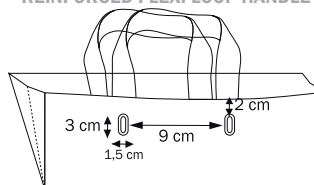

ASA FLEXIBLE REFORZADA
POIGNÉE SOUPLE RENFORCÉE
REINFORCED FLEXI LOOP HANDLE

A partir de 2020, únicamente fabricaremos material plástico reciclado al 70%.
À partir de 2020, nous fabriquerons exclusivement de la gaine 70% recyclée.
After 2020 we will just produce 70% recycled material.

MERCADO ESPAÑOL / MARCHÉ ESPAGNOL / SPANISH MARKET

Fabricamos conforme al Real Decreto 293/2018, de 18 de Mayo, para la reducción del consumo de bolsas de plástico.
Nous faisons conforme à loi espagnole du 18 Mai à propos de la réduction de la consommation des sacs plastique.
We make according to the Spanish law approved the 18th of Mai about the reduction of plastic bags.